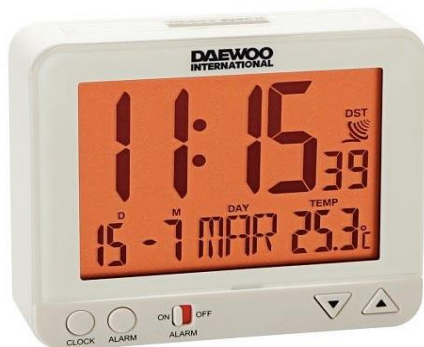

DCD-200B

DCD-200W

Other features:

- Soft night light with automatic sensor
- Radio controlled digital clock
- Perpetual calendar on the screen
- Room temperature
- Alarm with Snooze function
- Product dimensions: 97x82x32 mm
- Product weight: 181 gr.

www.daewoo-international.gr

Backlit screen

Alarm

Temperature
measurement

Radio controlled clock

Logistic data:

- Packing dimensions: 120x13x40 mm
- Packing weight: 250 gr.
- Inner box units: 20
- Inner box measurements: 490x211x143 mm
- Inner box weight: 6 Kg
- Master box units: 40
- Master box dimensions: 503x311x224 mm
- Weight master box: 13 Kg
- Ref. DCD-200B: DBF120 / EAN 8413240574620
- Ref. DCD-200W: DBF121 / EAN 8413240574637